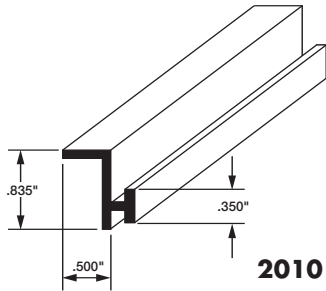

2000

2010

2020

2030

2040

PART #	FINISH	LENGTH	STANDARD PACK
2010	(1) White, (4) Black (Custom Order)	8 ft.	50
2011 (Custom Order)	(1) White, (4) Black	12 ft.	50
2020	(1) White, (4) Black (Custom Order)	8 ft.	50
2021 (Custom Order)	(1) White, (4) Black	12 ft.	50
2030	(1) White, (4) Black (Custom Order)	8 ft.	50
2031 (Custom Order)	(1) White, (4) Black	12 ft.	50
2040	(1) White, (4) Black (Custom Order)	8 ft.	50
2041 (Custom Order)	(1) White, (4) Black	12 ft.	50

RECMAR's ECO-TRACK™ Curtain Track provides multiple variations of economical PVC track. Designed exclusively for use with Glide Tape, these PVC tracks can be used for a wide range of applications. These track styles are particularly popular in the boat and RV industry. One way or two way hand draw.