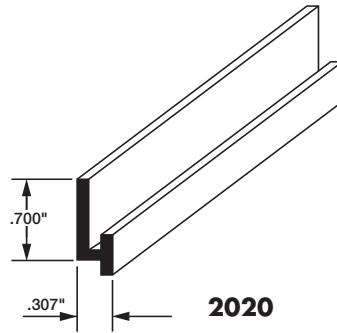

2000

2010

2020

2030

2040

PART #	FINISH	LENGTH	STANDARD PACK
2010	(1) White, (4) Black (Custom Order)	8 ft.	50
2011 (Custom Order)	(1) White, (4) Black	12 ft.	50
2020	(1) White, (4) Black (Custom Order)	8 ft.	50
2021 (Custom Order)	(1) White, (4) Black	12 ft.	50
2030	(1) White, (4) Black (Custom Order)	8 ft.	50
2031 (Custom Order)	(1) White, (4) Black	12 ft.	50
2040	(1) White, (4) Black (Custom Order)	8 ft.	50
2041 (Custom Order)	(1) White, (4) Black	12 ft.	50

RECMAR's ECO-TRACK™ Curtain Track provides multiple variations of economical PVC track. Designed exclusively for use with Glide Tape, these PVC tracks can be used for a wide range of applications. These track styles are particularly popular in the boat and RV industry. One way or two way hand draw.