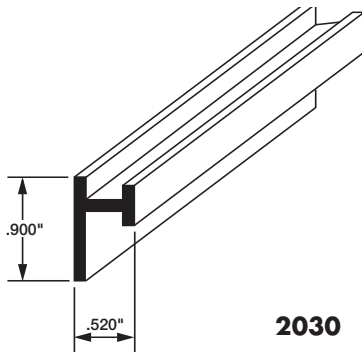

2000

2010

2020

2030

2040

PART #	FINISH	LENGTH	STANDARD PACK
2010	(1) White, (4) Black (Custom Order)	8 ft.	50
2011 (Custom Order)	(1) White, (4) Black	12 ft.	50
2020	(1) White, (4) Black (Custom Order)	8 ft.	50
2021 (Custom Order)	(1) White, (4) Black	12 ft.	50
2030	(1) White, (4) Black (Custom Order)	8 ft.	50
2031 (Custom Order)	(1) White, (4) Black	12 ft.	50
2040	(1) White, (4) Black (Custom Order)	8 ft.	50
2041 (Custom Order)	(1) White, (4) Black	12 ft.	50

RECMAR's ECO-TRACK™ Curtain Track provides multiple variations of economical PVC track. Designed exclusively for use with Glide Tape, these PVC tracks can be used for a wide range of applications. These track styles are particularly popular in the boat and RV industry. One way or two way hand draw.