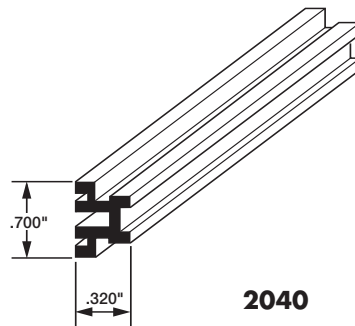

2000

2010

2020

2030

2040

PART #	FINISH	LENGTH	STANDARD PACK
2010	(1) White, (4) Black (Custom Order)	8 ft.	50
2011 (Custom Order)	(1) White, (4) Black	12 ft.	50
2020	(1) White, (4) Black (Custom Order)	8 ft.	50
2021 (Custom Order)	(1) White, (4) Black	12 ft.	50
2030	(1) White, (4) Black (Custom Order)	8 ft.	50
2031 (Custom Order)	(1) White, (4) Black	12 ft.	50
2040	(1) White, (4) Black (Custom Order)	8 ft.	50
2041 (Custom Order)	(1) White, (4) Black	12 ft.	50

RECMAR's ECO-TRACK™ Curtain Track provides multiple variations of economical PVC track. Designed exclusively for use with Glide Tape, these PVC tracks can be used for a wide range of applications. These track styles are particularly popular in the boat and RV industry. One way or two way hand draw.

Colors: (1) White, (4) Black
Note: Polyester Tape, 4¼ in. Glide Spacing

GLIDE TAPE-PLASTIC

PART #	DESCRIPTION	QTY.
2094	1 in. x 72 in., Bag	1
2095	1 in. x 50 yards, Roll	1
2095Y	1 in. x 1 yard, Bulk	1

Color: Clear Plastic Tape with White Glide
Note: 4¼ in. Glide Spacing