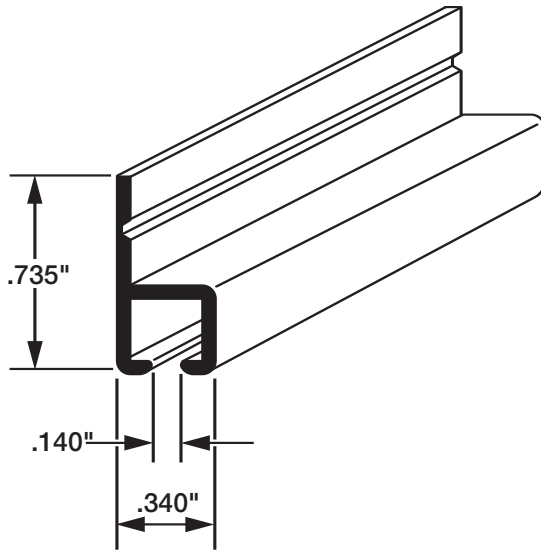

3108

RECMAR's SLIDE-RITE™ Curtain Track is a durable vertical mount track for any area where you need it for function, or want it for style. Made of PVC plastic, it is flexible, rust-resistant and friction free. Available in four colors. One way or two way hand draw.