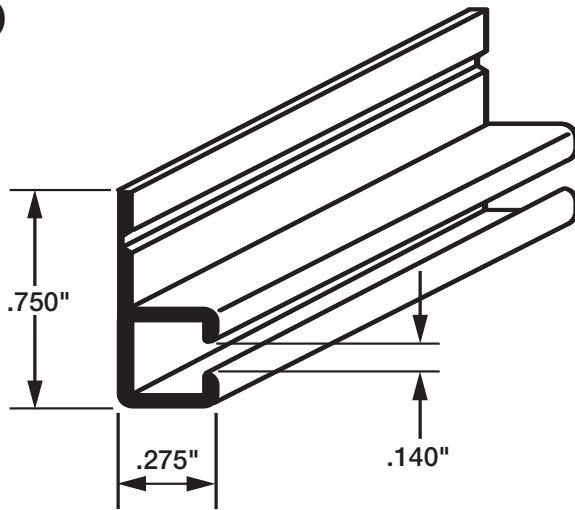

**3110**

RECMAR'S SLIDE-RITE™ PVC plastic curtain track provides great value and can be mounted on the ceiling or wall, so you've got various decor choices. This track is flexible, rust-resistant and friction free. Available in four colors. One way or two way hand draw.

PART #	FINISH	LENGTH	STANDARD PACK
3110	(1) White, (2) Brown, (3) Gray, (4) Black	8 ft.	15
3111	(1) White, (2) Brown (3) Gray (Custom Order), (4) Black (Custom Order)	12 ft.	40

Also available in aluminum as part number 3294.