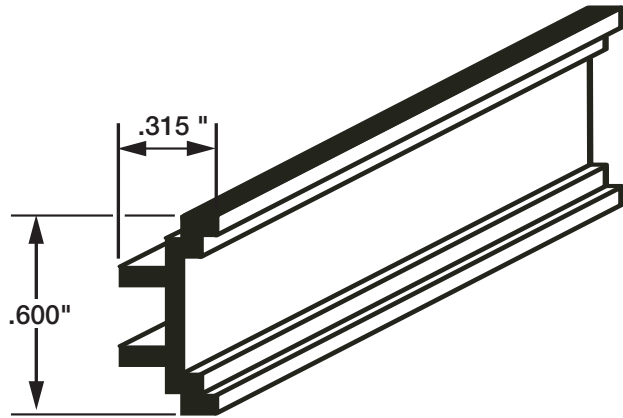

3112

RECMAR's EASY-GLIDE™ vertical surface mount curtain track provides a low profile solution where snap carriers and tape are preferred. The flexibility of this track allows arching and bending during installation. It is non-corrosive, and the carriers travel smoothly from end to end. Available in four colors. One way or two way hand draw.