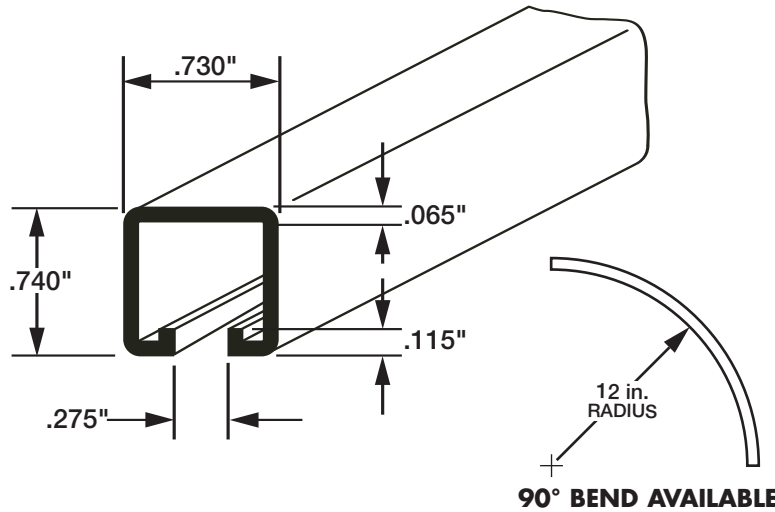

3118

RECMAR's Heavy Duty SLIDE-RITE™ Curtain Track is a durable one way or two way hand draw track with two different carrier systems to meet your exact needs. Crafted with premium quality aluminum to exacting standards. Apply the popular long snap carrier with snap tape, or the double wheel carrier with wrinkle band tape and hooks for a refined, ripple-fold look.

INSTALLATION OPTIONS

RECESSED MOUNT CEILING MOUNT

PART #	FINISH	LENGTH	STANDARD PACK
3118	(8) Clear Anodized (84) Black Anodized (Custom Order)	12 ft.	15
3118-90D	(8) Clear Anodized (84) Black Anodized (Custom Order)	90°-12 in. Radius	15

Note: Use with 3090 Snap Tape

WRINKLE BAND TAPE

PART #	DESCRIPTION	QTY.
3095	1.15 in. x 330 yards, Roll	1
3096	1.15 in. x 1100 yards, Box	1
3096Y	1.15 in. x 1 yard, Bulk	1

Color: White

SNAP TAPE

COLORS
(3) Gray
(4) Black
(6) Off White

PART #	DESCRIPTION	QTY.
3090	1 in. x 42½ in., Bag	1
3091	1 in. x 100 yards, Bulk	1
3091Y	1 in. x 1 yard, Bulk	1

Note: ¼ in. Snap Spacing

WRINKLE BAND HOOK

PART #	DESCRIPTION	QTY.
4142	1 in. Stainless Steel, Bag	14
4143	1 in. Stainless Steel, Bulk	1000