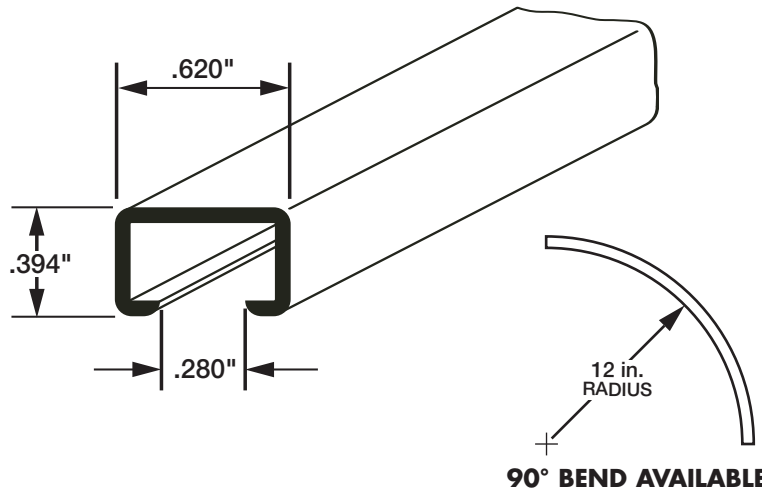

32124

When strength is needed in a stylish, compact design, RECMAR's medium duty Low Profile Curtain Track is the answer. The aluminum is anodized to a satin finish and will not rust. Three compatible carrier options are offered. The track can be bent to a 12 inch radius, and pre-bent 90 degree elbows are also available. Mount tracks end to end for longer applications. One way or two way hand draw.