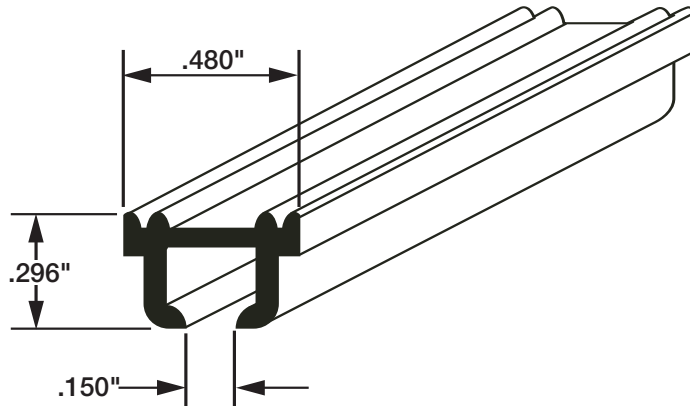

3292

RECMAR's contemporary Silent Glide™ Curtain Track is a sleek, small profile track that solves a spectrum of drapery problems for small and large areas alike. Unique Snap-In Retainers make installation quick and easy. One way or two way hand draw. This track can be curved vertically and on both inward and outward radii, requiring a minimum 4 inch radius.