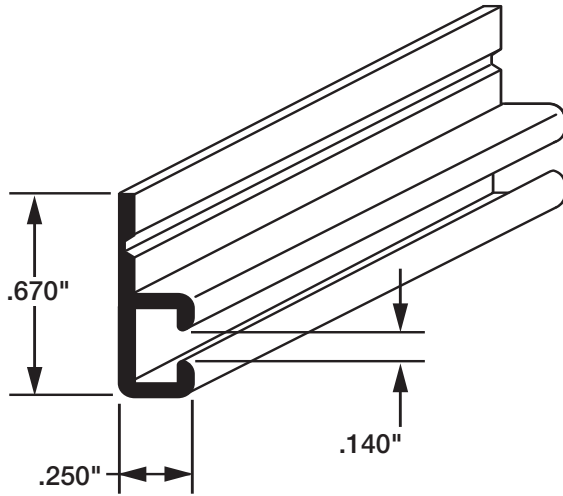

**3294**

RECMAR's SLIDE-RITE™ Curtain Track can be mounted on the wall or the ceiling, giving you the freedom to change the look and function. Anodized with a satin finish for beauty and durability. This track can be curved on both inward and outward radii, requiring a minimum four inch radius. One way or two way hand draw.