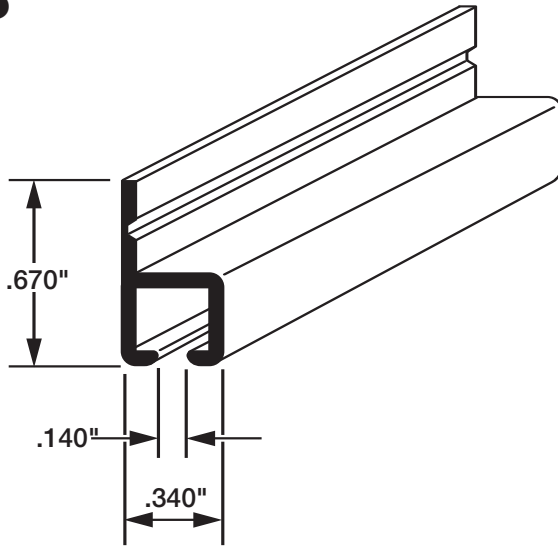

3296

RECMAR's SLIDE-RITE™ Curtain Track is a vertically surface mounted track offering strength in a low profile design. Made of premium aluminum, it is anodized for a beautiful satin finish. This track can be curved on both inward and outward radii, requiring a minimum four inch radius. One way or two way hand draw.