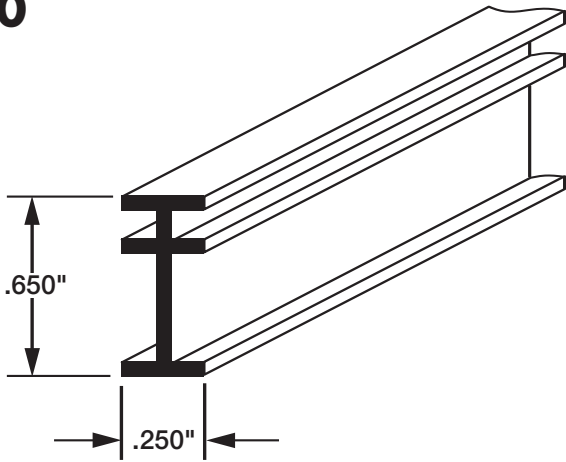

4100

RECMAR's double flanged I-Beam REC-TRAK™ Curtain Track and accessories are perfect for a host of design challenges. Manufactured from the finest grade aluminum and anodized for beauty and long life. REC-TRAK's lateral flexibility makes it easy to bend by hand down to a radius of two inches. Combining this trait with its light weight and vertical strength, it makes the track ideal for professional or do-it-yourself installation.

PART #	FINISH	LENGTH	STANDARD PACK
4104	(84) Black Anodized (8) Clear Anodized	4 ft.	30
4106	(8) Clear Anodized	6 ft.	20
4108	(84) Black Anodized (8) Clear Anodized	8 ft.	20
4112	(8) Clear Anodized	12 ft.	50
4114	(84) Black Anodized	14 ft.	50
4116	(84) Black Anodized	16 ft.	50
4118	(84) Black Anodized	18 ft.	50