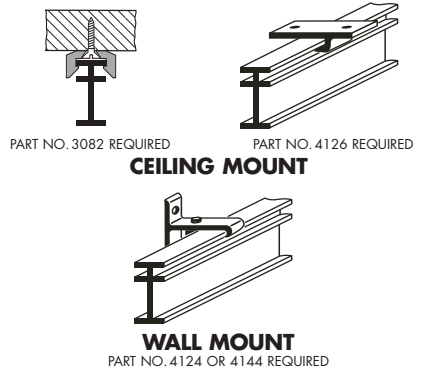

INSTALLATION OPTIONS

STAND OFF BRACKET	WALL BRACKET	CEILING BRACKET	CEILING SPLICER	WALL SPLICER	SNAP IN RETAINER CATCH
<table border="1"> <thead> <tr> <th>PART #</th> <th>DESCRIPTION</th> <th>QTY.</th> </tr> </thead> <tbody> <tr> <td>3300</td> <td>White ABS Plastic, Bag</td> <td>2</td> </tr> <tr> <td>3301</td> <td>White ABS Plastic, Bulk</td> <td>100</td> </tr> </tbody> </table>	<table border="1"> <thead> <tr> <th>PART #</th> <th>DESCRIPTION</th> <th>QTY.</th> </tr> </thead> <tbody> <tr> <td>4124</td> <td>1 1/4 in. projection, Bag</td> <td>2</td> </tr> <tr> <td>4125</td> <td>1 1/4 in. projection, Bulk</td> <td>100</td> </tr> <tr> <td>4144</td> <td>2 3/8 in. projection, Bag</td> <td>2</td> </tr> <tr> <td>4145</td> <td>2 3/8 in. projection, Bulk</td> <td>100</td> </tr> </tbody> </table> Material: Aluminum	<table border="1"> <thead> <tr> <th>PART #</th> <th>DESCRIPTION</th> <th>QTY.</th> </tr> </thead> <tbody> <tr> <td>4126</td> <td>Aluminum, Bag</td> <td>2</td> </tr> <tr> <td>4127</td> <td>Aluminum, Bulk</td> <td>100</td> </tr> </tbody> </table>	<table border="1"> <thead> <tr> <th>PART #</th> <th>DESCRIPTION</th> <th>QTY.</th> </tr> </thead> <tbody> <tr> <td>4128</td> <td>Aluminum, Bag</td> <td>1</td> </tr> <tr> <td>4129</td> <td>Aluminum, Bulk</td> <td>100</td> </tr> </tbody> </table>	<table border="1"> <thead> <tr> <th>PART #</th> <th>DESCRIPTION</th> <th>QTY.</th> </tr> </thead> <tbody> <tr> <td>4130</td> <td>Aluminum, Bag</td> <td>1</td> </tr> <tr> <td>4131</td> <td>Aluminum, Bulk</td> <td>100</td> </tr> </tbody> </table>	<table border="1"> <thead> <tr> <th>PART #</th> <th>DESCRIPTION</th> <th>QTY.</th> </tr> </thead> <tbody> <tr> <td>3082</td> <td>Nylon, Bag</td> <td>10</td> </tr> <tr> <td>3083</td> <td>Nylon, Bulk</td> <td>1000</td> </tr> </tbody> </table> Colors: (1) White, (4) Black
NYLON BLOCK CARRIER	NYLON WHEEL CARRIER	NYLON WHEEL CARRIER WITH SHACKLE	NYLON WHEEL CARRIER WITH HOOK	END STOP	END STOP
<table border="1"> <thead> <tr> <th>PART #</th> <th>DESCRIPTION</th> <th>QTY.</th> </tr> </thead> <tbody> <tr> <td>3312</td> <td>White Nylon, Bag</td> <td>14</td> </tr> <tr> <td>3313</td> <td>White Nylon, Bulk</td> <td>1000</td> </tr> </tbody> </table>	<table border="1"> <thead> <tr> <th>PART #</th> <th>DESCRIPTION</th> <th>QTY.</th> </tr> </thead> <tbody> <tr> <td>4121</td> <td>Zinc Plated Steel, Bag</td> <td>14</td> </tr> <tr> <td>4123</td> <td>Zinc Plated Steel, Bulk</td> <td>1000</td> </tr> <tr> <td>4121-B</td> <td>Zinc Plated Brass, Bag</td> <td>14</td> </tr> <tr> <td>4123-B</td> <td>Zinc Plated Brass, Bulk</td> <td>1000</td> </tr> </tbody> </table>	<table border="1"> <thead> <tr> <th>PART #</th> <th>DESCRIPTION</th> <th>QTY.</th> </tr> </thead> <tbody> <tr> <td>4121-BBTS</td> <td>Plated Brass, Bag</td> <td>14</td> </tr> <tr> <td>4123-BBTS</td> <td>Plated Brass, Bulk</td> <td>1000</td> </tr> </tbody> </table>	<table border="1"> <thead> <tr> <th>PART #</th> <th>DESCRIPTION</th> <th>QTY.</th> </tr> </thead> <tbody> <tr> <td>4121-V</td> <td>Zinc Plated Steel, Bag</td> <td>14</td> </tr> <tr> <td>4123-V</td> <td>Zinc Plated Steel, Bulk</td> <td>1000</td> </tr> </tbody> </table>	<table border="1"> <thead> <tr> <th>PART #</th> <th>DESCRIPTION</th> <th>QTY.</th> </tr> </thead> <tbody> <tr> <td>4132</td> <td>Aluminum, Bag</td> <td>2</td> </tr> <tr> <td>4133</td> <td>Aluminum, Bulk</td> <td>100</td> </tr> </tbody> </table>	<table border="1"> <thead> <tr> <th>PART #</th> <th>DESCRIPTION</th> <th>QTY.</th> </tr> </thead> <tbody> <tr> <td>4134</td> <td>Plated Steel, Bag</td> <td>2</td> </tr> <tr> <td>4135</td> <td>Plated Steel, Bulk</td> <td>100</td> </tr> </tbody> </table>