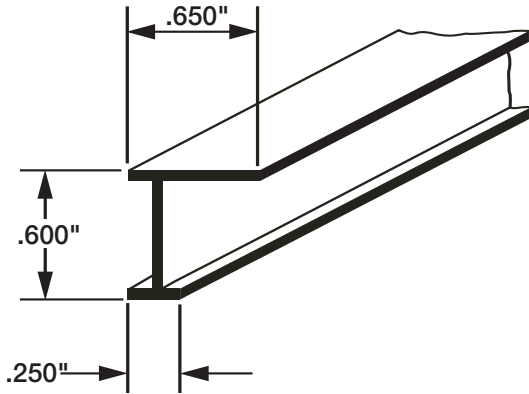

## 4200

RECMAR's versatile L Beam Curtain Track provides ease of installation by providing I Beam functionality while eliminating the need for mounting brackets. These mill finished tracks are strong despite their small stature, and are crafted from high quality aluminum. The nylon wheel carriers and eye slides roll friction free along the track. One way or two way hand draw.

### INSTALLATION OPTIONS

**CEILING MOUNT**

PART #	FINISH	LENGTH	STANDARD PACK
4200-60	(81) Mill	5 ft.	24
4200-84	(81) Mill	7 ft.	24
4200-96	(81) Mill	8 ft.	24

Available as a Kit, refer to RECMAR part numbers 4148, 4160, 4172, 4184, and 4196.