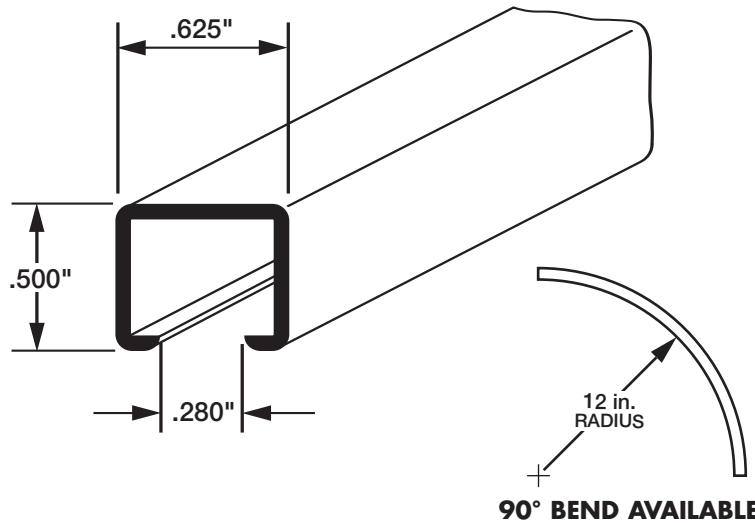

42124

PART #	FINISH	LENGTH	STANDARD PACK
42124	(81) Mill, (84) Black Anodized	10 ft.	30
42124-90D	(81) Mill, (84) Black Anodized	90°-12 in. Radius	15

RECMAR's Standard Hand Draw Curtain Track system provides a sturdy ceiling mount for a wide range of applications. Three compatible carrier options are offered. The track can be bent to a 12 inch radius, and pre-bent 90 degree elbows are also available. Mount tracks end to end for longer applications. One way or two way hand draw.