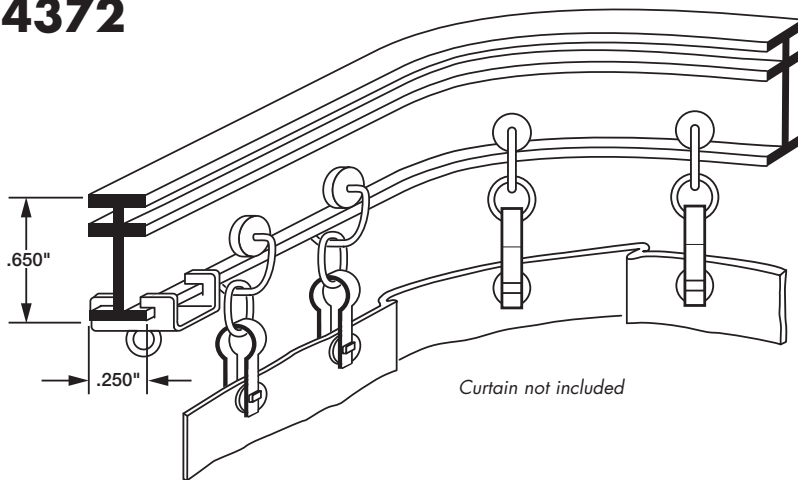

4372

At last, a quality 72 inch shower curtain track that you can install yourself. Finest grade aluminum track that is satin finished and anodized. The track will bend laterally to a two inch radius and vertically to fit flat against the ceiling. Arcing the curtain provides extra room in the shower. Plated brass nylon wheel carriers roll friction free. Each carrier has a plastic shackle that attaches to the shower curtain with stainless steel screws. Completely assembled and ready to install. Installation instructions included.