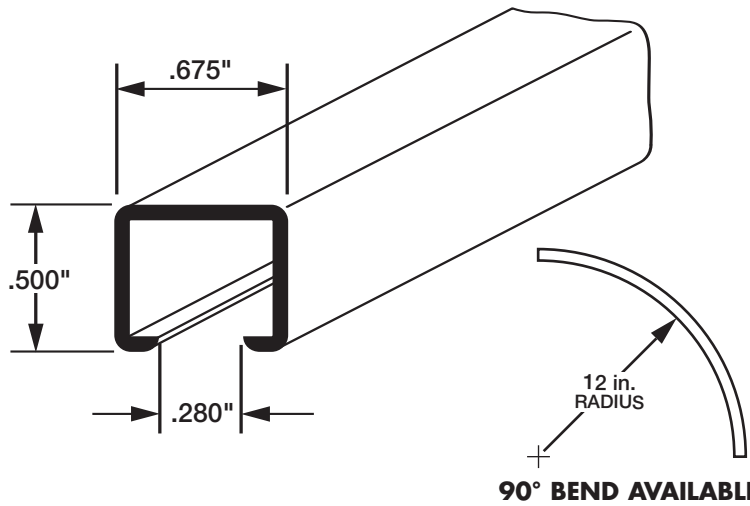

## 52124

Recmar's Distinctive Hand Draw Curtain Track provides four carrier options. This versatile track can tackle virtually any commercial or residential ceiling mount application. Anodized with a satin finish, its appearance is topped only by its durability. The track can be bent to a 12 inch radius, and pre-bent 90 degree elbows are also available. Mount tracks end to end for longer applications. One way or two way hand draw.