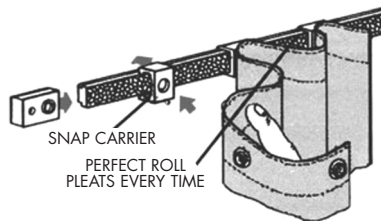

THE CURTAINMATE TRACK WILL ACCOMMODATE A SEVERE BEND OR A MAXIMUM ARC OF FIVE INCHES.

ARCS 5 INCHES PER 36 INCH LENGTH

SNAP CARRIERS EASILY SNAP ON AND OFF FOR CLEANING

UNIQUE TRACKS AND END CAPS FIT FIRMLY TOGETHER TO FORM ANY DESIRED LENGTH UP TO 72 INCHES

The CurtainMate 5400 track is molded of the highest quality plastic and serves as a multipurpose drapery track system. Installation holes are molded every nine inches, with optional blind holes in the underside midway between each of the installation holes. The unique overlap design of the 36 inch track allows multiple pieces to be securely adjoined end to end without affecting the movement of the carriers. Its compact size, thin profile, decorator style, and range of colors make this a popular design item.