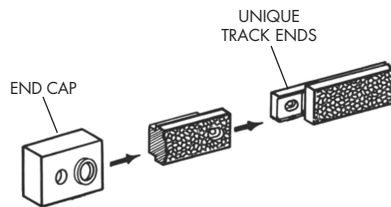

## 5400

PART #	MATERIAL	FINISH	LENGTH	STANDARD PACK
5400-100	Flexible ABS	(1) White, (2) Brown, (3) Gray, (4) Black, (21) Tan, (24) Dark Desert, (25) Dark Slate	36 in.	100
5400-50	Flexible ABS	(1) White, (2) Brown, (3) Gray, (4) Black, (21) Tan, (24) Dark Desert, (25) Dark Slate	36 in.	50

THE CURTAINMATE TRACK WILL ACCOMMODATE A SEVERE BEND OR A MAXIMUM ARC OF FIVE INCHES.

ARCS 5 INCHES PER 36 INCH LENGTH

SNAP CARRIERS EASILY SNAP ON AND OFF FOR CLEANING

UNIQUE TRACKS AND END CAPS FIT FIRMLY TOGETHER TO FORM ANY DESIRED LENGTH UP TO 72 INCHES

The CurtainMate 5400 track is molded of the highest quality plastic and serves as a multipurpose drapery track system. Installation holes are molded every nine inches, with optional blind holes in the underside midway between each of the installation holes. The unique overlap design of the 36 inch track allows multiple pieces to be securely adjoined end to end without affecting the movement of the carriers. Its compact size, thin profile, decorator style, and range of colors make this a popular design item.