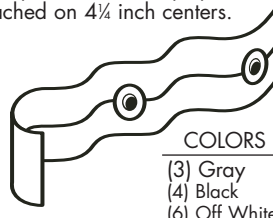

### SNAP TAPE

Heavy duty 1 inch wide webbing, featuring triple plated brass snaps permanently attached on 4 1/4 inch centers.

COLORS  
(3) Gray  
(4) Black  
(6) Off White

PART #	DESCRIPTION	QTY.
3090	1 in. x 42 1/2 in., Bag	1
3091	1 in. x 100 yards, Bulk	1
3091Y	1 in. x 1 yard, Bulk	1