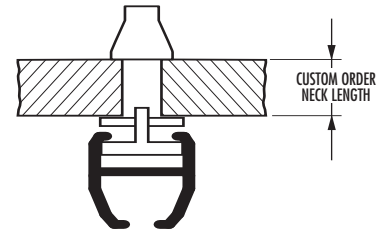

INSTALLATION OPTIONS

CEILING MOUNT
PART NO. 8080 REQUIRED

SLIDE-IN MOUNTING RETAINER	EYE SLIDE	T-GLIDE WITH ELASTIC	SEW-ON TAIL SLIDE
<table border="1"> <thead> <tr> <th>PART #</th> <th>DESCRIPTION</th> <th>QTY.</th> </tr> </thead> <tbody> <tr> <td>8080</td> <td>White Nylon, Bag</td> <td>100</td> </tr> <tr> <td>8081</td> <td>White Nylon, Bulk</td> <td>1000</td> </tr> </tbody> </table>	<table border="1"> <thead> <tr> <th>PART#</th> <th>DESCRIPTION</th> <th>QTY.</th> </tr> </thead> <tbody> <tr> <td>3050</td> <td>ABS Plastic, Bag</td> <td>50</td> </tr> <tr> <td>3051</td> <td>ABS Plastic, Bulk</td> <td>1000</td> </tr> </tbody> </table> Colors: (1) White, (4) Black	<table border="1"> <thead> <tr> <th>PART #</th> <th>DESCRIPTION</th> <th>QTY.</th> </tr> </thead> <tbody> <tr> <td>3042</td> <td>White Nylon, Bag</td> <td>14</td> </tr> <tr> <td>3043</td> <td>White Nylon, Bulk</td> <td>100</td> </tr> </tbody> </table>	<table border="1"> <thead> <tr> <th>PART #</th> <th>DESCRIPTION</th> <th>QTY.</th> </tr> </thead> <tbody> <tr> <td>3040</td> <td>Nylon, Bag</td> <td>50</td> </tr> <tr> <td>3041</td> <td>Nylon, Bulk</td> <td>1000</td> </tr> </tbody> </table> Colors: (1) White, (4) Black
<table border="1"> <thead> <tr> <th>PART #</th> <th>DESCRIPTION</th> <th>QTY.</th> </tr> </thead> <tbody> <tr> <td>8120</td> <td>Acetal Plastic, Bag</td> <td>14</td> </tr> <tr> <td>8121</td> <td>Acetal Plastic, Bulk</td> <td>1000</td> </tr> </tbody> </table> Colors: (1) White, (4) Black Note: Use with 3090 Snap Tape	<table border="1"> <thead> <tr> <th>PART #</th> <th>DESCRIPTION</th> <th>QTY.</th> </tr> </thead> <tbody> <tr> <td>3088</td> <td>3/4 in. x 72 in., Bag</td> <td>1</td> </tr> <tr> <td>3089</td> <td>3/4 in. x 150 yards, Roll</td> <td>1</td> </tr> <tr> <td>3089Y</td> <td>3/4 in. x 1 yard, Bulk</td> <td>1</td> </tr> </tbody> </table> Colors: (1) White, (4) Black Note: 4 in. Tail Slide Spacing	COLORS (3) Gray (4) Black (6) Off White <table border="1"> <thead> <tr> <th>PART #</th> <th>DESCRIPTION</th> <th>QTY.</th> </tr> </thead> <tbody> <tr> <td>3090</td> <td>1 in. x 42 1/2 in. Bag</td> <td>1</td> </tr> <tr> <td>3091</td> <td>1 in. x 100 yards, Bulk</td> <td>1</td> </tr> <tr> <td>3091Y</td> <td>1 in. x 1 yard, Bulk</td> <td>1</td> </tr> </tbody> </table> Note: 4 1/4 in. Snap Spacing	<table border="1"> <thead> <tr> <th>PART #</th> <th>DESCRIPTION</th> <th>QTY.</th> </tr> </thead> <tbody> <tr> <td>3032</td> <td>White Nylon, Bag</td> <td>4</td> </tr> <tr> <td>3033</td> <td>White Nylon, Bulk</td> <td>100</td> </tr> </tbody> </table>