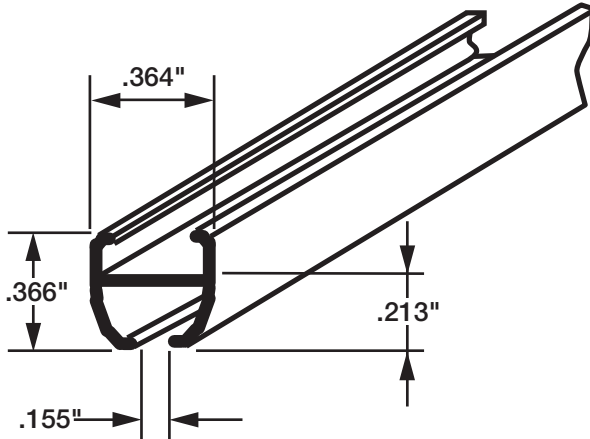

8000

CUSTOM ORDER ONLY

PART #	FINISH	LENGTH	STANDARD PACK
8001	(8) Clear Anodized (84) Black Anodized (Custom Order)	8 ft.	15
8002	(8) Clear Anodized (84) Black Anodized (Custom Order)	12 ft.	50

RECMAR's EASY-MOUNT™ Curtain Track takes on your decorating challenges and delivers. This petite designer track offers leading edge diversity with its multiple carrier and installation possibilities. The unique Slide-In Mounting Retainer allows for quick installations in headliners and ceilings, providing a tailor made solution for OEMs. The EASY-MOUNT can be curved on both inward and outward radii, with a minimum of four inch radius. One way or two way hand draw.